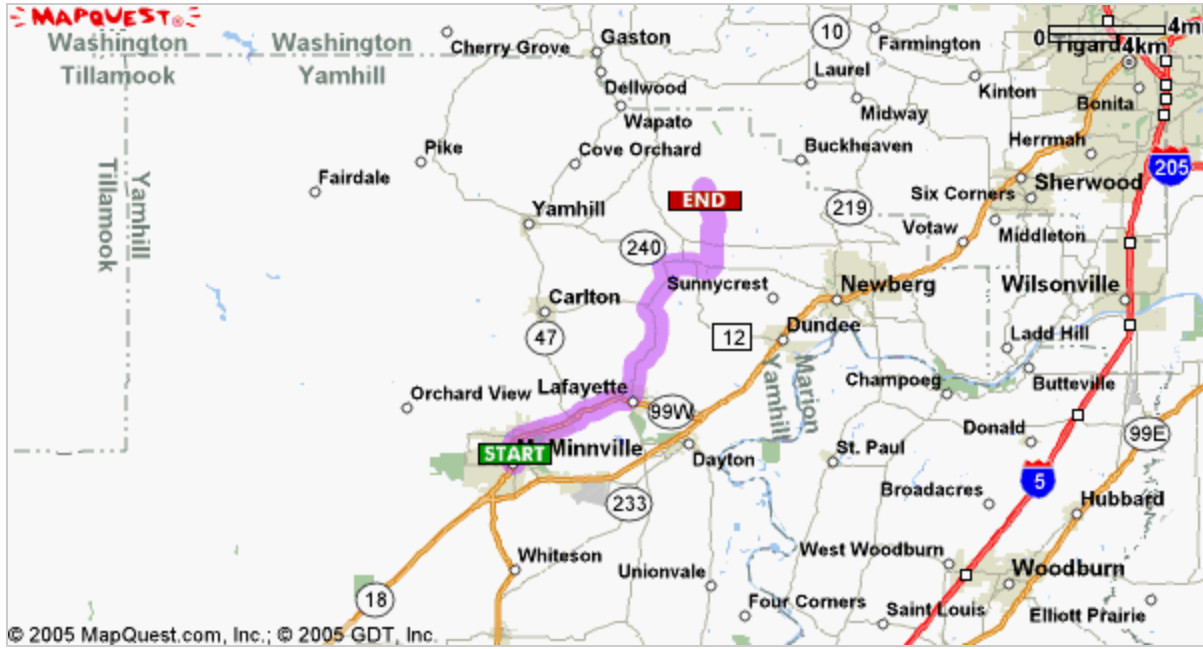

**Start:** McMinnville, OR US  
**End:** **19330 Ne Dopp Rd**  
 Newberg, OR 97132-6509, US

where would you like to stay? ▶

**Hilton Garden Inn**

Directions	Distance
 <b>1:</b> Start out going WEST on NE 3RD ST toward OR-99W N/NE BAKER ST/PACIFIC HWY W.	<0.1 miles
 <b>2:</b> Turn RIGHT onto OR-99W N/NE BAKER ST/PACIFIC HWY W. Continue to follow OR-99W N/PACIFIC HWY W.	5.1 miles
 <b>3:</b> Turn LEFT onto WASHINGTON ST.	<0.1 miles
 <b>4:</b> Turn RIGHT onto 4TH ST.	<0.1 miles
 <b>5:</b> Turn LEFT onto BRIDGE ST.	0.5 miles
 <b>6:</b> BRIDGE ST becomes NE ABBEY RD.	3.4 miles
 <b>7:</b> Stay STRAIGHT to go onto NE KUEHNE RD.	1.8 miles
 <b>8:</b> Turn SLIGHT RIGHT onto OR-240/YAMHILL-NEWBERG HWY.	1.6 miles
 <b>9:</b> Turn LEFT onto NE DOPP RD.	3.1 miles
 <b>10:</b> End at <b>19330 Ne Dopp Rd</b> Newberg, OR 97132-6509, US	

**Total Est. Time: 35 minutes**      **Total Est. Distance: 15.87 miles**

**Start:**  
McMinnville, OR US

**End:**  
19330 Ne Dopp Rd  
Newberg, OR 97132-6509, US

**Notes:**

All rights reserved. Use Subject to License/Copyright