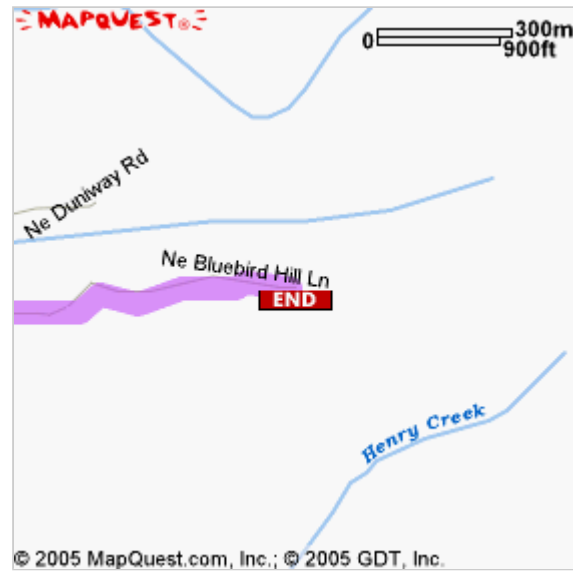

Start: Newberg, OR US

End: **15099 Ne Bluebird Hill Ln**
Dayton, OR 97114-7072, US

Directions	Distance
1: Start out going EAST on E 1ST ST/OR-99W N/PACIFIC HWY W/OR-219 S toward S EDWARDS ST.	<0.1 miles
2: Turn LEFT onto N EDWARDS ST.	<0.1 miles
3: Turn LEFT onto E HANCOCK ST/OR-99W S/PACIFIC HWY W/OR-219 N. Continue to follow OR-99W S/PACIFIC HWY W.	8.8 miles
4: Turn RIGHT onto JACKSON ST.	0.2 miles
5: Turn RIGHT onto 7TH ST.	0.2 miles
6: Turn LEFT onto NE DUNIWAY RD.	1.4 miles
7: Turn SLIGHT RIGHT onto NE BLUEBIRD HILL LN.	0.5 miles
8: Turn RIGHT to stay on NE BLUEBIRD HILL LN.	<0.1 miles
9: End at 15099 Ne Bluebird Hill Ln Dayton, OR 97114-7072, US	

Total Est. Time: 25 minutes

Total Est. Distance: 11.47 miles

Start:
Newberg, OR US

End:
15099 Ne Bluebird Hill Ln
Dayton, OR 97114-7072, US

Notes:

All rights reserved. Use Subject to License/Copyright

These directions are informational only. No representation is made or warranty given as to their content, road conditions or route usability or expeditiousness. User assumes all risk of use. MapQuest and its suppliers assume no responsibility for any loss or delay resulting from such use.