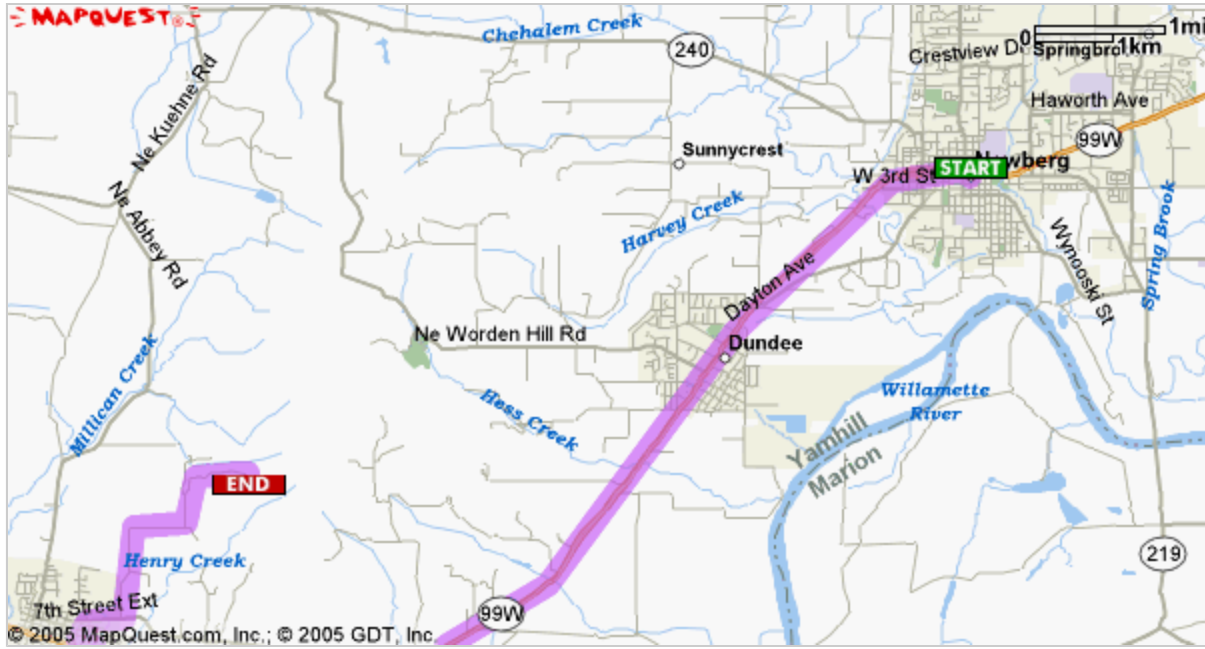

Start: Newberg, OR US

End: **15099 Ne Bluebird Hill Ln**
Dayton, OR 97114-7072, US

Directions	Distance
1: Start out going EAST on E 1ST ST/OR-99W N/PACIFIC HWY W/OR-219 S toward S EDWARDS ST.	<0.1 miles
2: Turn LEFT onto N EDWARDS ST.	<0.1 miles
3: Turn LEFT onto E HANCOCK ST/OR-99W S/PACIFIC HWY W/OR-219 N. Continue to follow OR-99W S/PACIFIC HWY W.	8.8 miles
4: Turn RIGHT onto JACKSON ST.	0.2 miles
5: Turn RIGHT onto 7TH ST.	0.2 miles
6: Turn LEFT onto NE DUNIWAY RD.	1.4 miles
7: Turn SLIGHT RIGHT onto NE BLUEBIRD HILL LN.	0.5 miles
8: Turn RIGHT to stay on NE BLUEBIRD HILL LN.	<0.1 miles
9: End at 15099 Ne Bluebird Hill Ln Dayton, OR 97114-7072, US	

Total Est. Time: 25 minutes

Total Est. Distance: 11.47 miles

Start:
Newberg, OR US

End:
15099 Ne Bluebird Hill Ln
Dayton, OR 97114-7072, US

Notes:

All rights reserved. Use Subject to License/Copyright

These directions are informational only. No representation is made or warranty given as to their content, road conditions or route usability or expeditiousness. User assumes all risk of use. MapQuest and its suppliers assume no responsibility for any loss or delay resulting from such use.