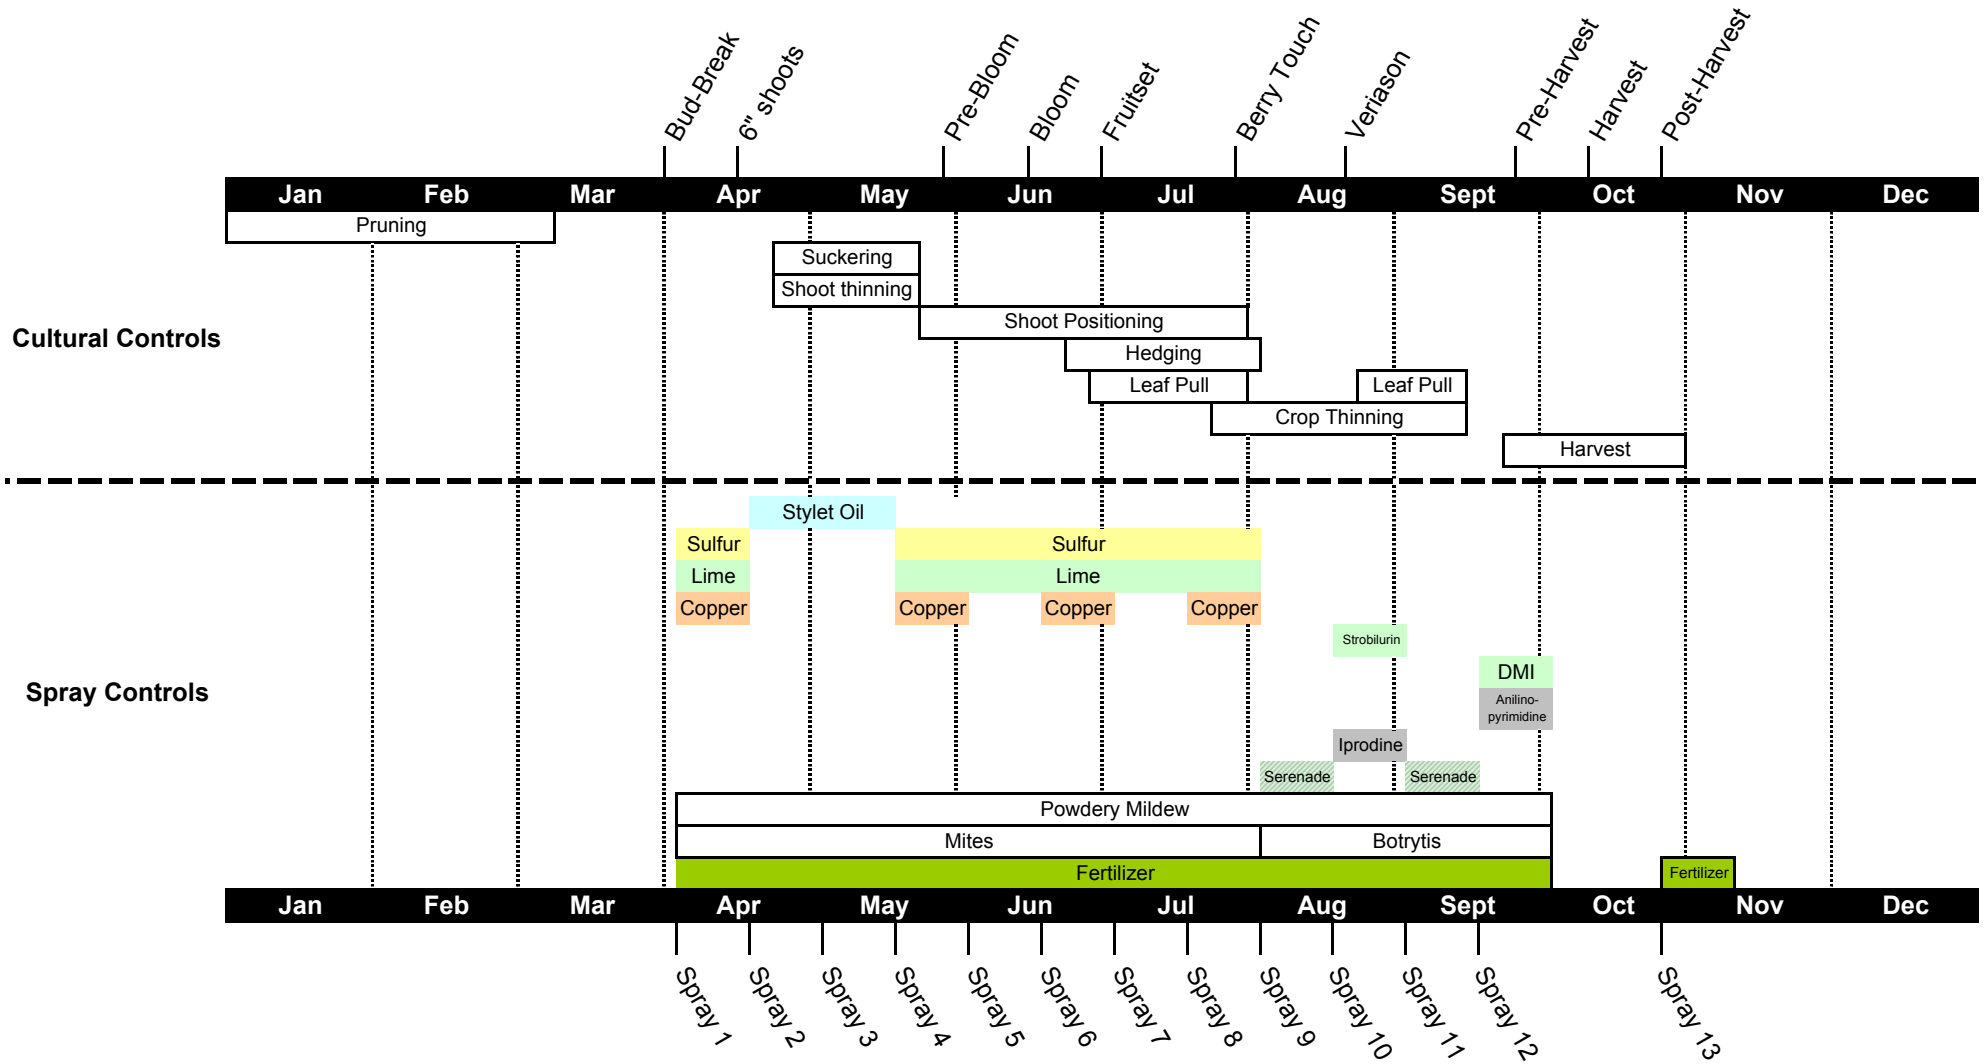

# Chehalem Mountain Vineyard 2005 SPRAY PROGRAM

# Chehalem Mountain Vineyards