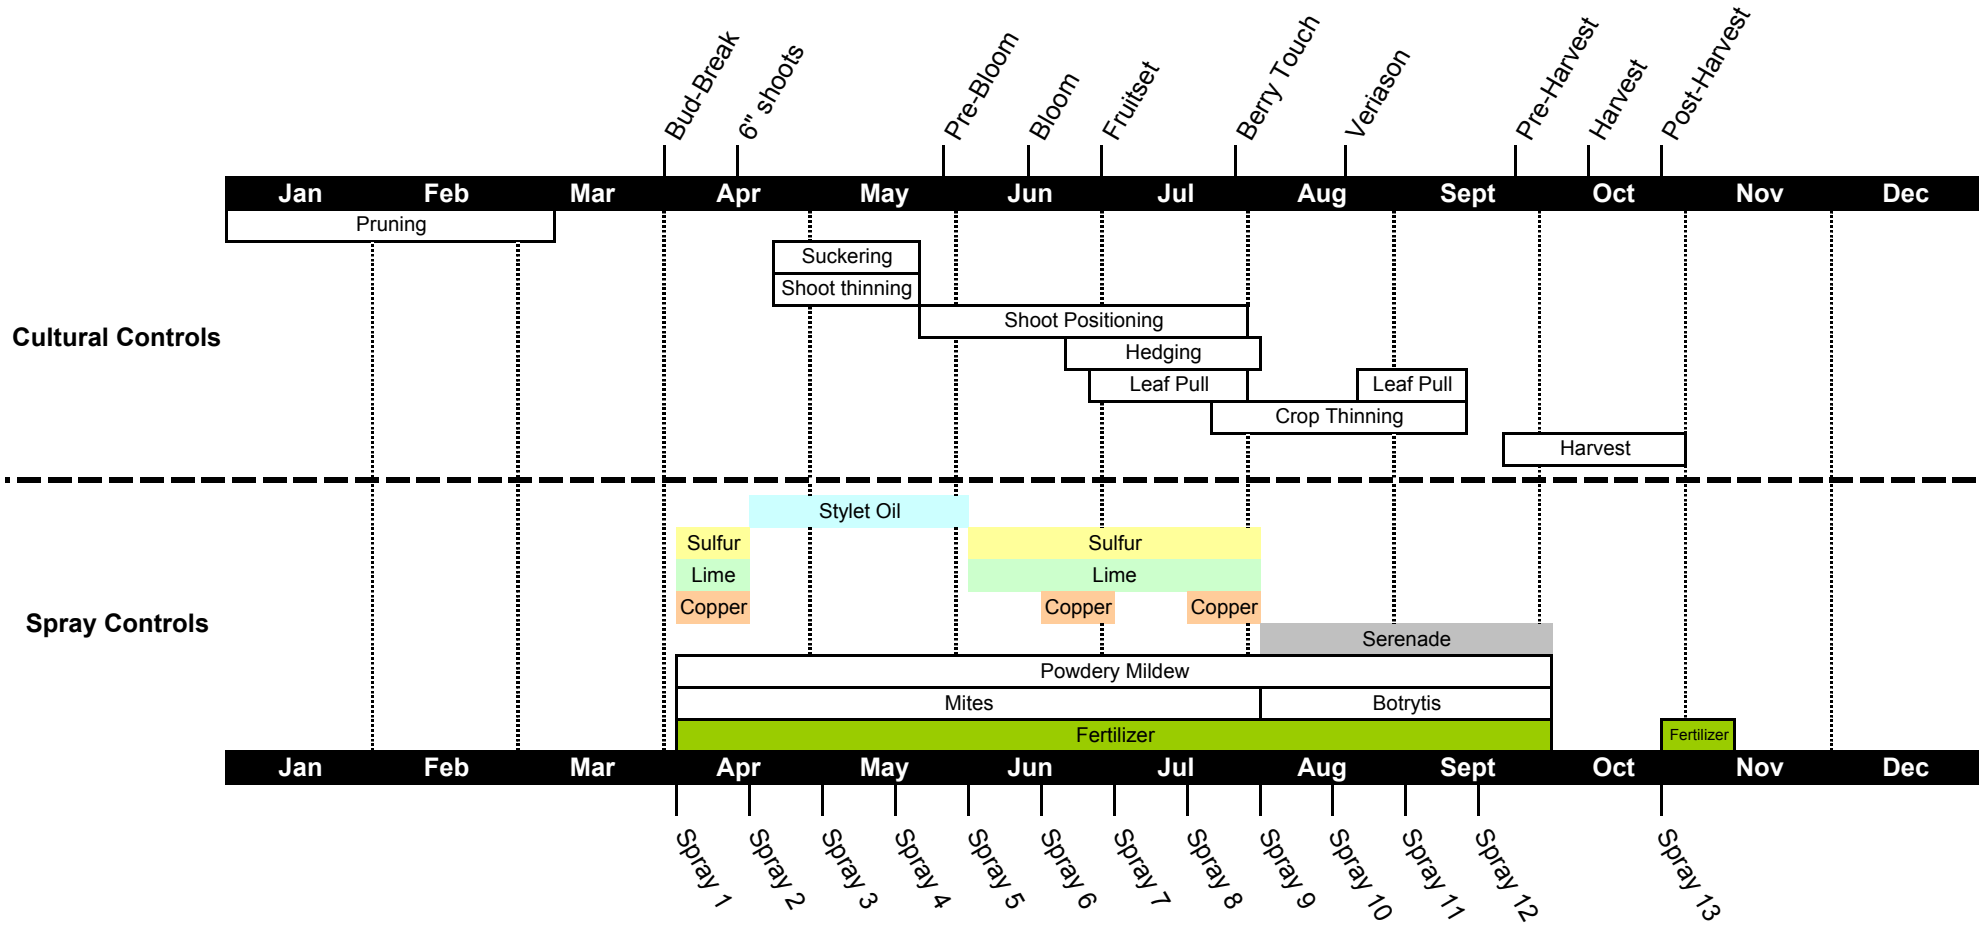

# LA COLINA VINEYARD 2005 SPRAY PROGRAM

## La Colina Vineyard 2005 Spray Program

	1	2	3	4	5	6	7	8	9	10	11	12
	4/6/2005	4/21/2005	5/6/2005	5/21/2005	6/5/2005	6/20/2005	7/5/2005	7/20/2005	8/4/2005	8/19/2005	9/3/2005	9/18/2005
Kumulus (S)	4 lbs  				4 lbs  	4 lbs  	4 lbs  	4 lbs  				
Nu-Cop DF (S)	2 lbs   				2 lbs   		2 lbs   					
Stylet Oil (L) [OMRI]		2 qt   	2 qt   	2 qt   								
Serenade (S) [OMRI]									6 lbs   	6 lbs   	6 lbs   	6 lbs   
Humasol (L)	2 qt 	2 qt 	2 qt 	2 qt 	2 qt 	2 qt 	2 qt 	2 qt 	2 qt 	2 qt 	2 qt 	2 qt 
Micronized Rock Phosphate (S)	1 lbs 	1 lbs 	1 lbs 	1 lbs 		1 lbs 		1 lbs 	1 lbs 	1 lbs 		
Solubor (S)	1 lbs 	1 lbs 	1 lbs 	1 lbs 								
Acadian Kelp (S)				0.5 lbs 		0.5 lbs 		0.5 lbs 		0.5 lbs 		
KDL (L) [ORMI]									2 gal 		2 gal 	
Hydrated Lime	2 lbs				2 lbs	2 lbs	2 lbs	2 lbs				
Nu-Film P (L)	6 oz				6 oz	6 oz	6 oz	6 oz	6 oz	6 oz	6 oz	6 oz
Spray-Aid (L)	3 oz				3 oz	3 oz	3 oz	3 oz	3 oz	3 oz	3 oz	3 oz

-  Fertilizer / Nutrients
-  Downey Mildew
-  Powdery Mildew
-  Botrytis
-  Mites / Phomopsis / Other

**Notes:**

Application rates are **PER ACRE**

Spray intervals will be adjusted according to severity of Mildew pressure